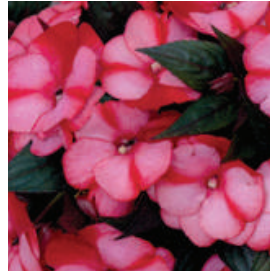

12.8" New Guinea Impatiens - Sweet Cherry
GH0352 | Shade/Sun

Produce large (up to 3")
Bi-color flowers all season.