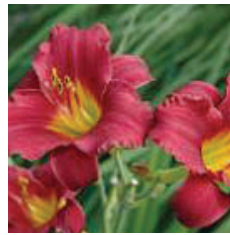

Produces trailing runners with pretty flowers and sweet tasting strawberries throughout the summer. Planted in an extra deep container.

Fruits

Perennials & Perennial Grasses

NEW!

Allium, Millenium
P0262
Sun/Part Sun | Zone 4
Clusters of purple flowers mid to late summer. Carefree perennial.
Blooms July - Aug.
H 15-20" W 10-15"