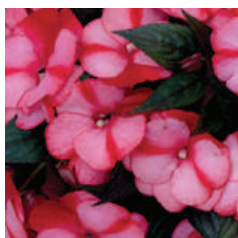

New Guinea Sweet Cherry
GP4147
Sun/Shade
Feature large blooms with intense color and attractive foliage.
Height 14"-16"