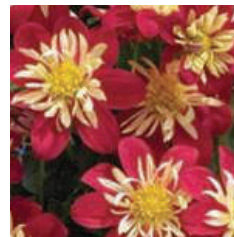

Dahlia Scarlet/Yellow
GP3954
Sun
Uniform, double blooming flowers on compact upright plants.
Height 10" Space 12"